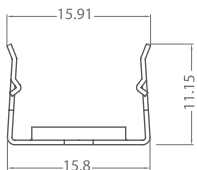

art	Description	8011905	
P03H-A-MC ♦	3 sets of metal clips	912468	1

♦ To be discontinued