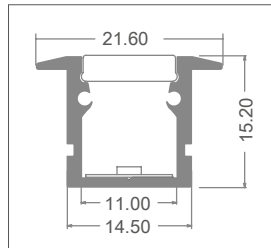

## CAN BE USED WITH LED STRIPS WITH MAXIMUM WIDTH:

10 mm.

## INSTALLATION

Recessed. Cabling can be in line with the profile or exit the bottom of the profile.

Cutting Project profiles to size\*:

fixed cost of piece work

VA04

\* Includes mounting accessories.

IP20

art	Description	L1	H	L	8011905	
<b>P03H-S-PF-300</b> ♦	profile complete with PC screen and accessories	21,60	15,2	3000	912444	1 / 5